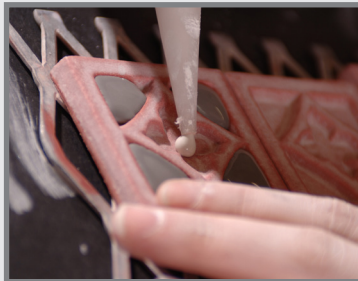

Smaller pieces: Expect each piece to vary greatly from light to dark.

Medium + Larger pieces: The hand applied glaze application will give you a full range of tones.

Carved pieces: Expect to see pooling in deeper areas and a lighter application on high areas. Each piece will vary greatly from field tile.

Approval Signature/Email: _____ Date: _____

EACH GLAZE MIXED BY HAND.

Natural variations in the earth give glazes artful variations.

HAND APPLIED GLAZES USING SKILLED TECHNIQUES.

Every tile is made to order for your installation.

BEFORE KILN FIRING.

After carefully creating and applying the glaze, we await the big reveal.