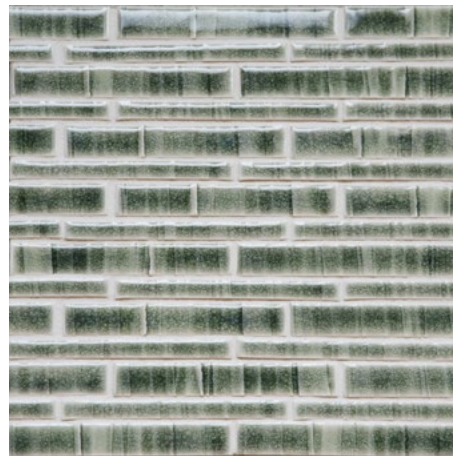

**Quest Mixed Stacked**  
Zephyr Gloss.

**Quest Mixed Broken Joint**  
Pasadena Blend.

## 2023 ELIOT MOSAICS

**Eliot Mixed Broken Joint**  
Alabaster, Hydrangea, Robin's Egg Sheers.

**Eliot Mixed Stacked**  
Beach, Bianca, Capri and Chic.

**Eliot Mixed Broken Joint**  
Thyme, Larimar, Fern and Kelp.

**Eliot Mixed Broken Joint**  
Stream.