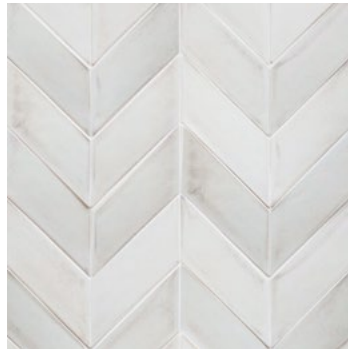

## CHEVRON – DIMENSIONAL MOSAIC

Milk gloss (M)

### Dimensions

approximately 14 1/2" x 11 3/4"

Fossil gloss (G)

Chic matte (M)