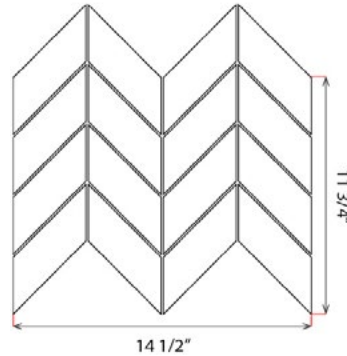

### Dimensions

approximately 14 1/2" x 11 3/4"

Fossil gloss (G)

Chic matte (M)