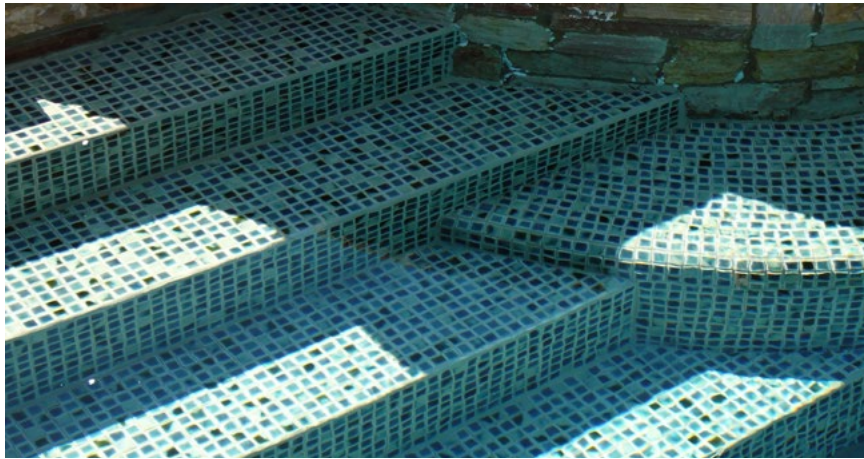

ENCORE CERAMICS POOL INSPIRATION

1x1 in Montauk blend

Granada in Ocean

2x8 in Indigo

Bahia mosaic in - A1: Bali A2: Midnight B & C: Milk D1: Midnight D2: Bali

4x4 in Ocean

Riad in Ocean, Rain and Peacock

1x1 in custom gradient

ENCORE CERAMICS

WATERLINE INSPIRATION

Circles - Mini border

Circles - Mixed border

Arabesque border Small Part 2

Pointed Oval Horizontal border

Feather border

Arabesque border Large

Wave Vertical border

Arabesque border Small Part 1

Plumage border

Versailles border

Wave Horizontal border

Cascade border

VITREOUS + SUSTAINABLY HANDCRAFTED IN OREGON