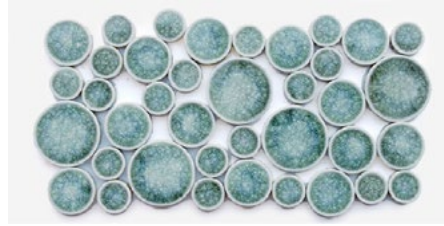

ENCORE CERAMICS POOL INSPIRATION

1x1 in Montauk blend

Granada in Ocean

2x8 in Indigo

Bahia mosaic in - A1: Bali A2: Midnight B & C: Milk D1: Midnight D2: Bali

4x4 in Ocean

Riad in Ocean, Rain and Peacock

1x1 in custom gradient

ENCORE CERAMICS

WATERLINE INSPIRATION

Circles - Mini border

Circles - Mixed border

Arabesque border Small Part 2

Pointed Oval Horizontal border

Feather border

Arabesque border Large

Wave Vertical border

Arabesque border Small Part 1

Plumage border

Versailles border

Wave Horizontal border

Cascade border

VITREOUS + SUSTAINABLY HANDCRAFTED IN OREGON