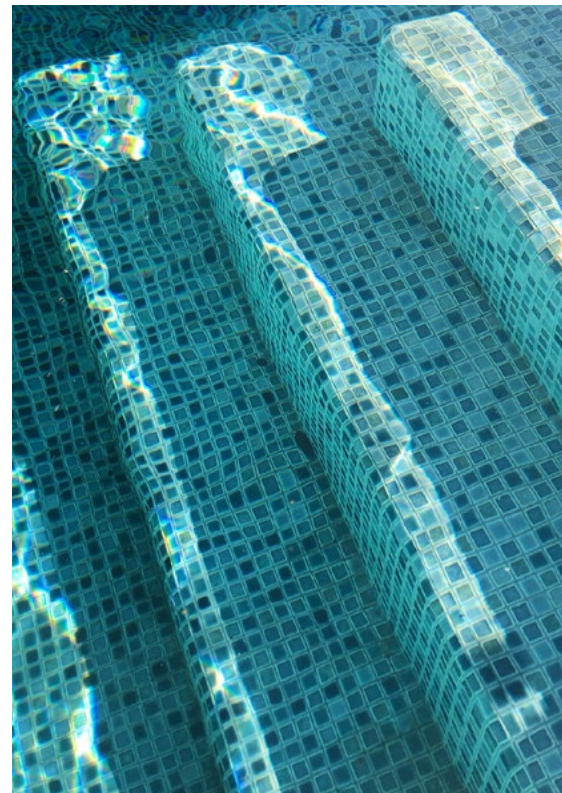

ENCORE CERAMICS POOL INSPIRATION

1x1 in Montauk blend

Granada in Ocean

2x8 in Indigo

Bahia mosaic in - A1: Bali A2: Midnight B & C: Milk D1: Midnight D2: Bali

4x4 in Ocean

Riad in Ocean, Rain and Peacock

1x1 in custom gradient

ENCORE CERAMICS

WATERLINE INSPIRATION

Circles - Mini border

Circles - Mixed border

Arabesque border Small Part 2

Pointed Oval Horizontal border

Feather border

Arabesque border Large

Wave Vertical border

Arabesque border Small Part 1

Plumage border

Versailles border

Wave Horizontal border

Cascade border

VITREOUS + SUSTAINABLY HANDCRAFTED IN OREGON