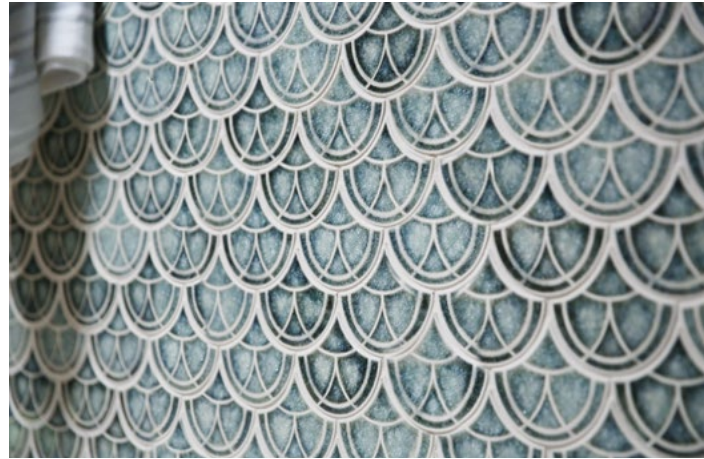

ENCORE CERAMICS POOL INSPIRATION

1x1 in Montauk blend

Granada in Ocean

2x8 in Indigo

Bahia mosaic in - A1: Bali A2: Midnight B & C: Milk D1: Midnight D2: Bali

4x4 in Ocean

Riad in Ocean, Rain and Peacock

1x1 in custom gradient

ENCORE CERAMICS

WATERLINE INSPIRATION

Circles - Mini border

Circles - Mixed border

Arabesque border Small Part 2

Pointed Oval Horizontal border

Feather border

Arabesque border Large

Wave Vertical border

Arabesque border Small Part 1

Plumage border

Versailles border

Wave Horizontal border

Cascade border

VITREOUS + SUSTAINABLY HANDCRAFTED IN OREGON