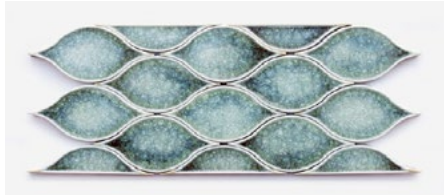

ENCORE CERAMICS POOL INSPIRATION

1x1 in Montauk blend

Granada in Ocean

2x8 in Indigo

Bahia mosaic in - A1: Bali A2: Midnight B & C: Milk D1: Midnight D2: Bali

4x4 in Ocean

Riad in Ocean, Rain and Peacock

1x1 in custom gradient

ENCORE CERAMICS

WATERLINE INSPIRATION

Circles - Mini border

Circles - Mixed border

Arabesque border Small Part 2

Pointed Oval Horizontal border

Feather border

Arabesque border Large

Wave Vertical border

Arabesque border Small Part 1

Plumage border

Versailles border

Wave Horizontal border

Cascade border

VITREOUS + SUSTAINABLY HANDCRAFTED IN OREGON